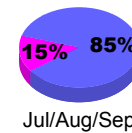

Gender Comparison 2008-2009