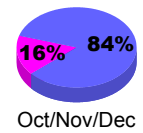

Gender Comparison 2008-2009