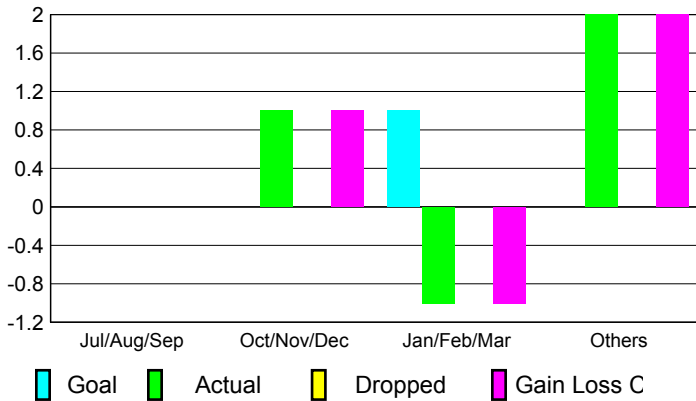

2008-2009 GMT Quarterly Report for District (or Undistricted) District 354 G

GMT: **BYEONG-DEOK KIM**

Location: **REPUBLIC OF KOREA**

GMT CA: **5**

CLUBS

Club Results 2008-2009

Clubs 2007-2008

Month	New Club Goal	Actual New Clubs	Actual Dropped Clubs	Gain/Loss of Clubs	Gain/Loss of Clubs
Jul/Aug/Sep	0	0	0	0	0
Oct/Nov/Dec	0	1	0	1	0
Jan/Feb/Mar	1	-1	0	-1	1
Apr/May/June	0	2	0	2	0
Totals	1	2	0	2	1

Club Results 2008-2009

Goal, New, Dropped, Gain/Loss

Comparison of Club Gain/Loss

Current Year Compared to the Previous Year