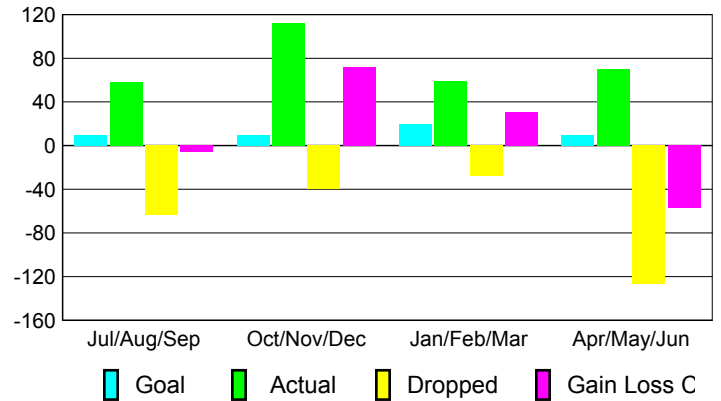

Membership Results 2008-2009

Goal, New, Dropped, Gain/Loss

Comparison of Membership Gain/Loss

Current Year Compared to the Previous Year