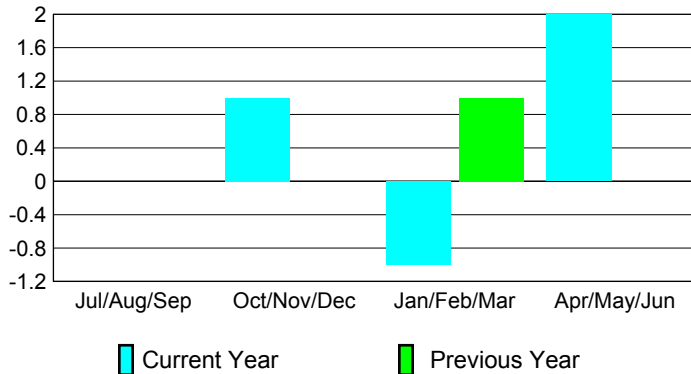

2008-2009 GMT Quarterly Report for District (or Undistricted) District 354 G

GMT: **BYEONG-DEOK KIM**

Location: **REPUBLIC OF KOREA**

GMT CA: **5**

CLUBS

Club Results 2008-2009

Clubs 2007-2008

Month	New Club Goal	Actual New Clubs	Actual Dropped Clubs	Gain/Loss of Clubs	Gain/Loss of Clubs
Jul/Aug/Sep	0	0	0	0	0
Oct/Nov/Dec	0	1	0	1	0
Jan/Feb/Mar	1	-1	0	-1	1
Apr/May/June	0	2	0	2	0
Totals	1	2	0	2	1

Club Results 2008-2009

Goal, New, Dropped, Gain/Loss

Comparison of Club Gain/Loss

Current Year Compared to the Previous Year

YTD Status Quo Clubs 2008-2009

Status Quo Clubs Compared to Status Quo Members

MEMBERSHIP

Membership Results 2008-2009

Membership 2007-2008

Month	Net Memb Goal	Actual New Memb	Actual Dropped Memb	Gain/Loss of Memb	Gain/Loss of Memb
Jul/Aug/Sep	10	58	-64	-6	33
Oct/Nov/Dec	10	112	-40	72	26
Jan/Feb/Mar	20	59	-28	31	54
Apr/May/June	10	70	-127	-57	0
Totals	50	299	-259	40	113

Membership Results 2008-2009

Goal, New, Dropped, Gain/Loss

Comparison of Membership Gain/Loss

Current Year Compared to the Previous Year

Gender Comparison 2008-2009

Male

Female