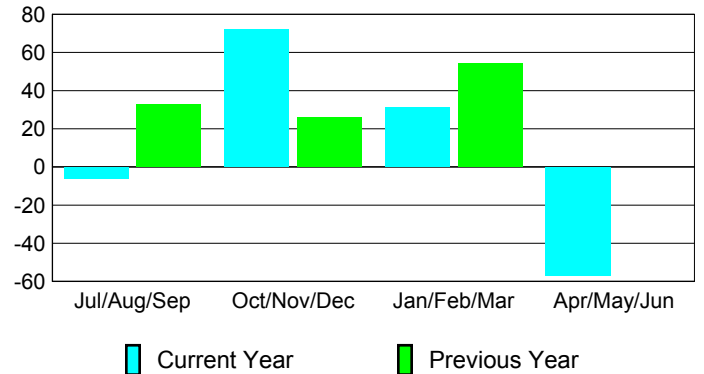

Gender Comparison 2008-2009

Male

Female